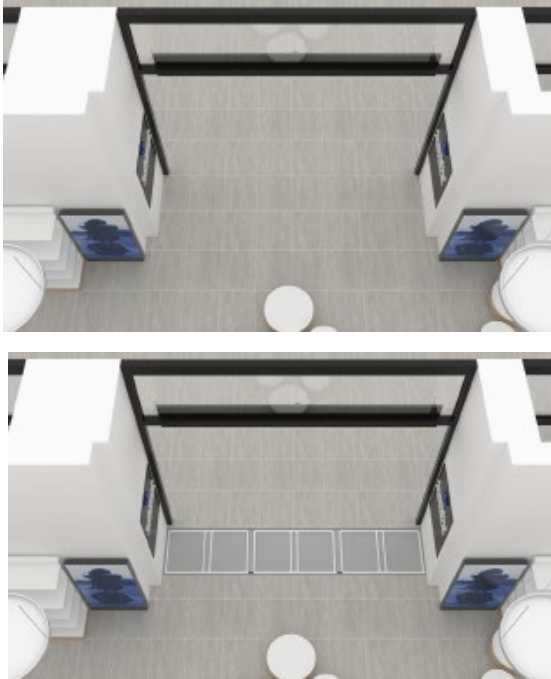

SAM-F

"INVISIBLE" IN-FLOOR FOLDABLE SYSTEM WITH PROVEN AM TECHNOLOGY

KEY FEATURES

- AM EAS system designed for floor installation
- Very slim design, no ferrite shielding needed
- Invisible installation under the floor (pic.1). Possibility of multiple installations for large entrances (pic.2)
- Compatible with AM TRX controller and AM TRX ceiling extenders for large detection distance
- Foldable for easy transport
- Cable lengths 4 m (F4), 10 m (F10) and 15 m (F15)
- 2-year parts and labor warranty, plus 3 additional years of parts-only coverage (network connectivity required), for up to 5 years.

SPECIFICATIONS

- Product #: 516518
- Dimensions:
 - AM floor 166x74 F4 foldable: 170 x 77.5 x 3 cm (67x30.5x1.2 in)
 - AM floor 130x74 F4 foldable: 134 x 77.5 x 3 cm (52.8x30.5x1.2 in)
 - AM floor 166x74 F10 foldable: 170 x 77.5 x 3 cm (67x30.5x1.2 in)
 - AM floor 130x74 F10 foldable: 134 x 77.5 x 3 cm (52.8x30.5x1.2 in)
 - AM floor 166x74 F15 foldable: 170 x 77.5 x 3 cm (67x30.5x1.2 in)
 - AM floor 130x74 F15 foldable: 134 x 77.5 x 3 cm (52.8x30.5x1.2 in)