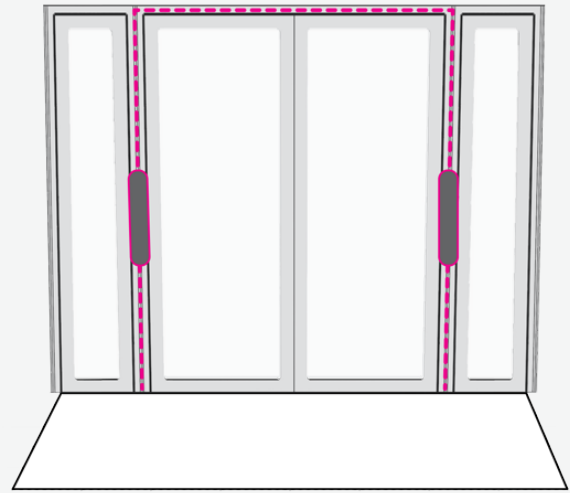

DISCRETE DESIGN WITH PROVEN AM TECHNOLOGY

MAIN FEATURES

- Discrete AM system installed around door frame
- Optional “invisible” concealed installation
- High detection of hard tags and labels
- Dual relay alarm outputs for external triggering
- Optional IP-managed remote maintenance and tuning
- Optional jamming detection with distinct alarm
- Energy efficient
- 2-year parts and labor warranty, plus 3 additional years of parts-only coverage (network connectivity required), for up to 5 years

SPECIFICATIONS

- Can be installed to fit most door sizes; contact us if you have an atypical door size

OPTIONAL CONCEALED INSTALLATION