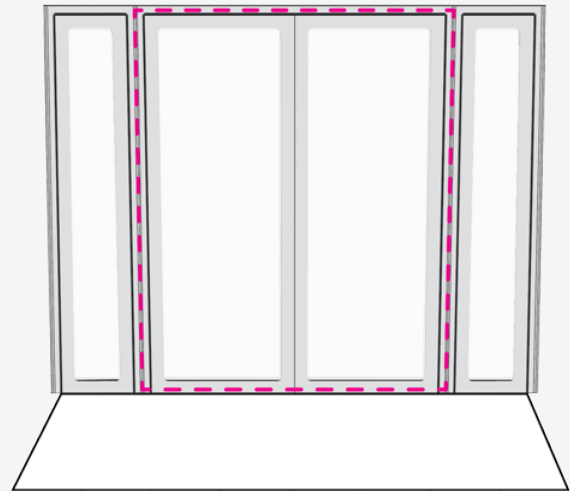

DISCRETE DESIGN WITH PROVEN AM TECHNOLOGY

MAIN FEATURES

- Discrete AM system installed around door frame
- Optional “invisible” concealed installation
- High detection of hard tags and labels
- Dual relay alarm outputs for external triggering
- Optional IP-managed remote maintenance and tuning
- Optional jamming detection with distinct alarm
- Energy efficient
- 5 yrs warranty option: 2 yrs parts and labor + 3 added yrs on parts only (w/remote connectivity).

SPECIFICATIONS

- Can be installed to fit most door sizes; contact us if you have an atypical door size

OPTIONAL CONCEALED INSTALLATION