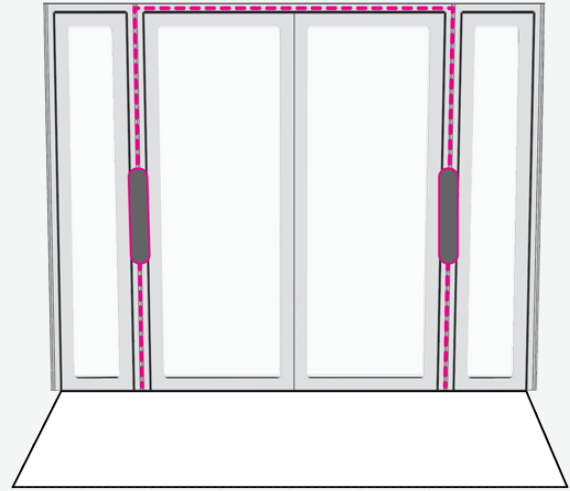

DISCRETE DESIGN WITH PROVEN AM TECHNOLOGY

MAIN FEATURES

- Discrete AM system installed around door frame
- Optional “invisible” concealed installation
- High detection of hard tags and labels
- Dual relay alarm outputs for external triggering
- Optional IP-managed remote maintenance and tuning
- Optional jamming detection with distinct alarm
- Energy efficient
- 5 yrs warranty option: 2 yrs parts and labor + 3 added yrs on parts only (w/remote connectivity).

SPECIFICATIONS

- Can be installed to fit most door sizes; contact us if you have an atypical door size

OPTIONAL CONCEALED INSTALLATION